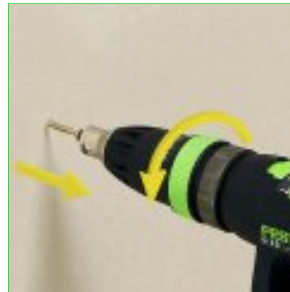

PRODUCT INFORMATION

FastFix Depth Stop

For all cordless drill drivers with FastFix

Item No. 493539

PRODUCT DESCRIPTION:

The Depth Stop works with an integral clutch that maintains the preset depth. This means the screw depth isn't controlled by a torque control, so all screws will be set to the same depth. With the "Quick-out" ring, screws can be removed with the flick of a wrist. Bit changes are fast and easy. The Depth Stop can be used with all Festool cordless drills and fits perfect into the FastFix chuck family.

SUGGESTED USAGE:

The Depth Stop converts your cordless drill in seconds for accurate depth setting in drywall, decks, fences or other where depth control is important.

BENEFITS:

- The precise mechanical setting of the Depth Stop controls the depth perfectly regardless of the material density. Get perfect results, eliminate reworking, save time.
- Change bits in seconds, save time.
- "Quick-out" ring let's you back-out screws quickly and simply. No need to change depth setting. Save time, get perfect results.
- With the unique FastFix Interface System you can now add a Depth Stop to your cordless drill, saving time and making your drill more versatile.

RELATED PRODUCTS:

- Right Angle Chuck (490293) Converts drill to right angle drill for close quarters.
- Eccentric Chuck (490294) Offset chuck places bit flush to side to get right into corners.
- Centrotec Chuck (492135) Lightweight, quick release allows fast bit changes.
- FastFix Chuck (490698) Standard replacement chuck
- CDD/ TDK/ C12 Cordless Drill

The depth stop fits on all Festool cordless drills with FastFix chuck.

Skewed screws are removed quickly with a flick of the wrist.

The integral coupling ensures consistently accurate depth setting.

For drywall construction.